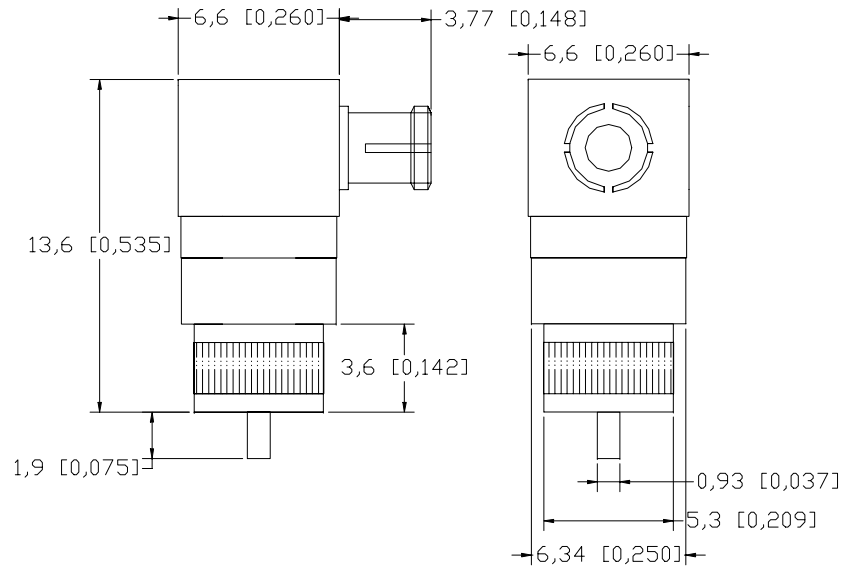

SMP Series

-SMP Connectors

Right Angle Panel Mount Jack

Unit : mm[inch]

Part No.
MPF-ROO

Excellence and Innovation in RF & Microwave Components