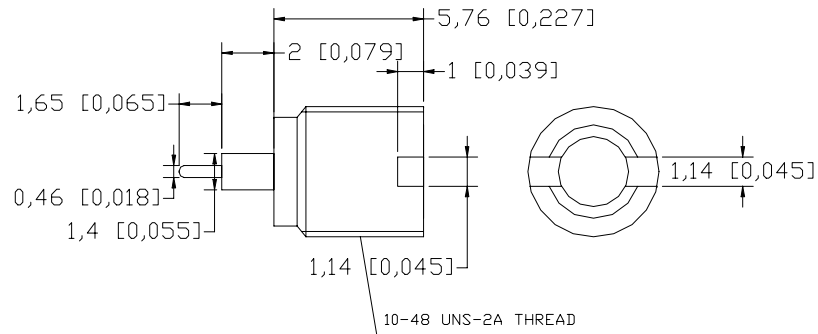

### Screw in Plug

Unit : mm [inch]

Part No.	Detent
MPM-S02-1cc	Full
MPM-S02-2cc	Limited
MPM-S02-3cc	Smooth Bore

**GigaLane**

Agilent Technologies

Channel Partner

*Excellence and Innovation in RF & Microwave Components*