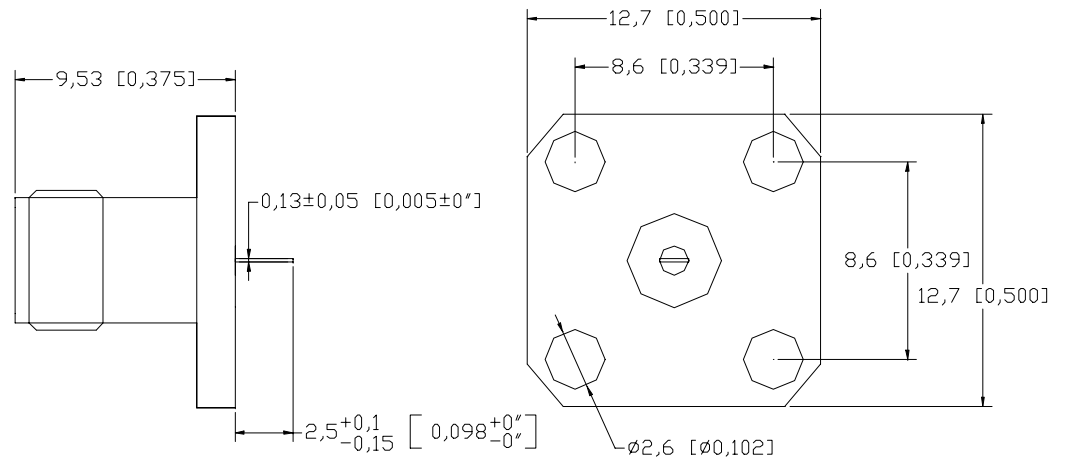

SMA Series -SMA Connectors

Panel Mount Flat PIN Jack

PAF-S00-001

Unit : mm[inch]

Excellence and Innovation in RF & Microwave Components