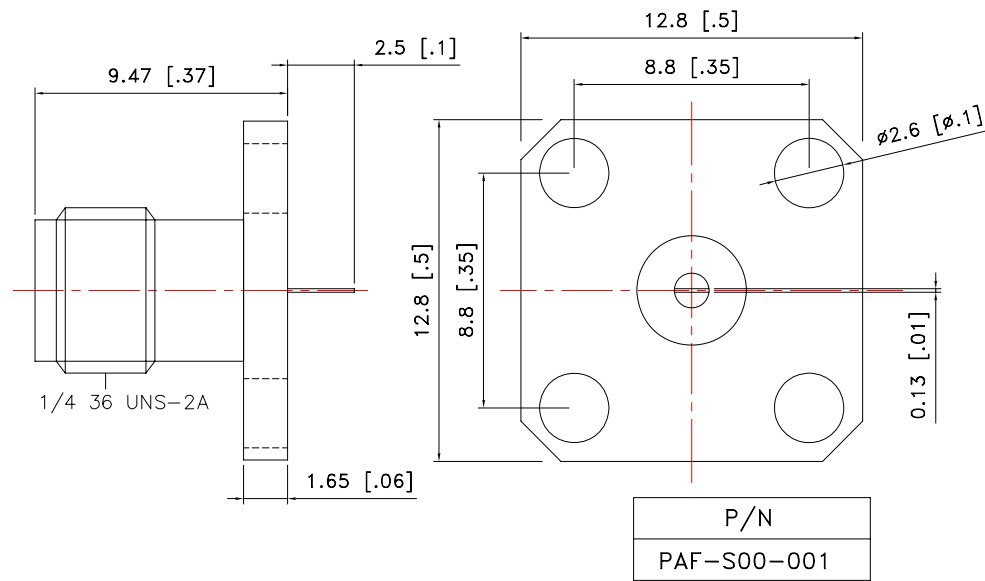

SMA Series *-SMA Connectors*

Panel Mount Flat PIN Jack

PAF-S00-001

Unit : mm[inch]

Excellence and Innovation in RF & Microwave Components