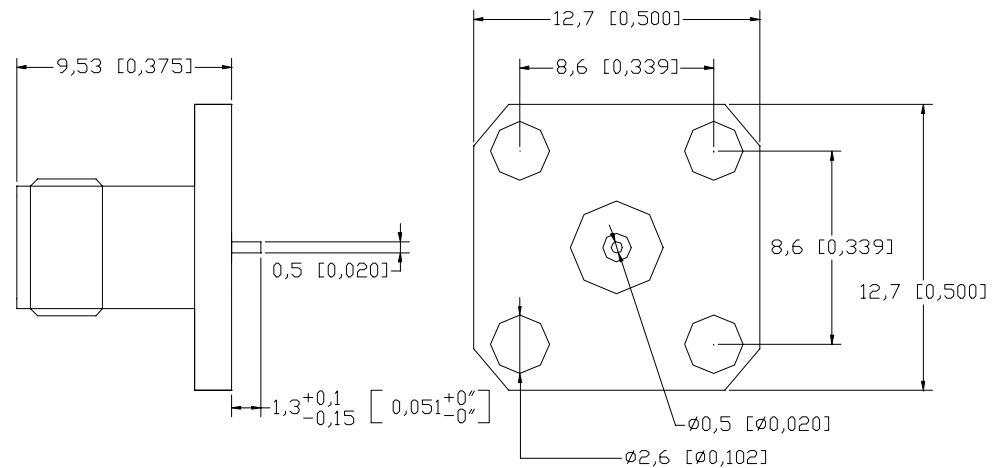

SMA Series -SMA Connectors

Panel Mount Round PIN Jack

PAF-S00

Unit : mm[inch]

Excellence and Innovation in RF & Microwave Components