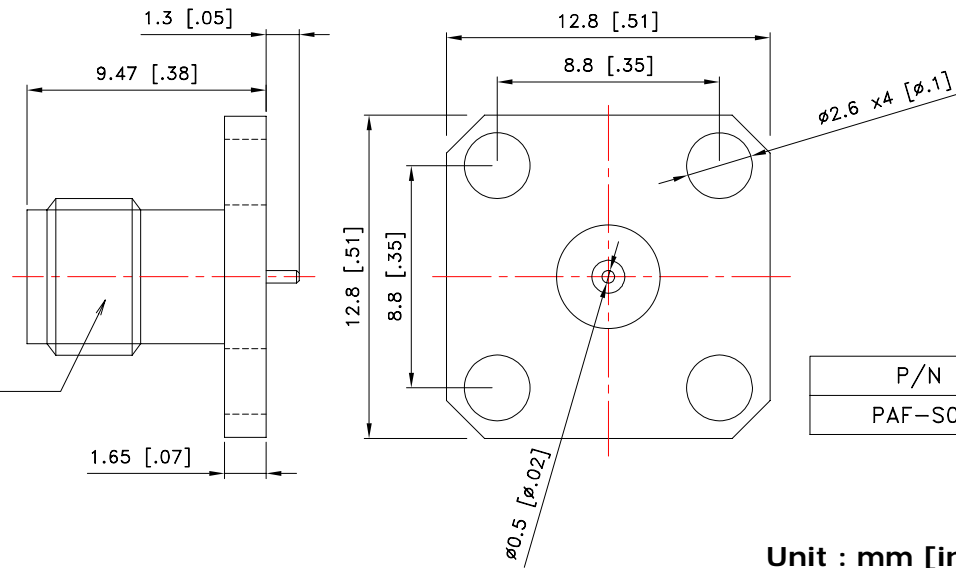

SMA Series *-SMA Connectors*

Panel Mount Round PIN Jack

1/4 36 UNS-2A

P/N
PAF-S00

Unit : mm [inch]

PAF-S00

Excellence and Innovation in RF & Microwave Components