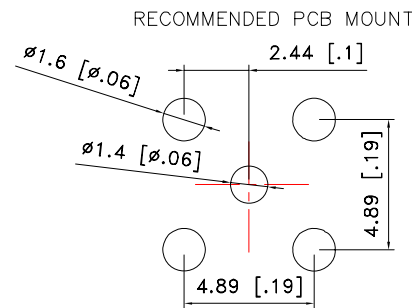

### Vertical Mount Jack

PAF-S01

P/N	DIM A
PAF-S01-1cc	1.6[0.06]
PAF-S01-2cc	4.7[0.18]

Unit : mm [inch]

*Excellence and Innovation in RF & Microwave Components*