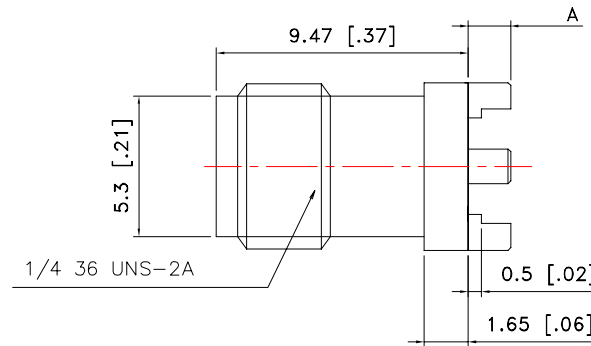

### Vertical Mount Jack

PAF-S01

P/N	DIM A
PAF-S01-1cc	1.6[0.06]
PAF-S01-2cc	4.7[0.18]

Unit : mm [inch]

*Excellence and Innovation in RF & Microwave Components*