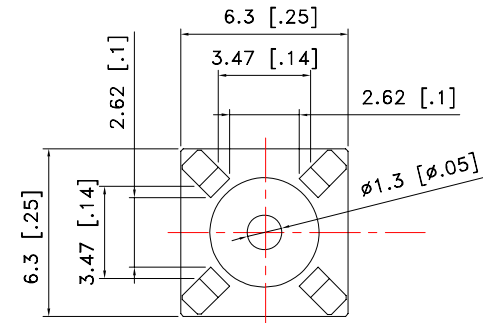

### Vertical Mount Jack

PAF-S01

P/N	DIM A
PAF-S01-1cc	1.6[0.06]
PAF-S01-2cc	4.7[0.18]

Unit : mm [inch]

*Excellence and Innovation in RF & Microwave Components*