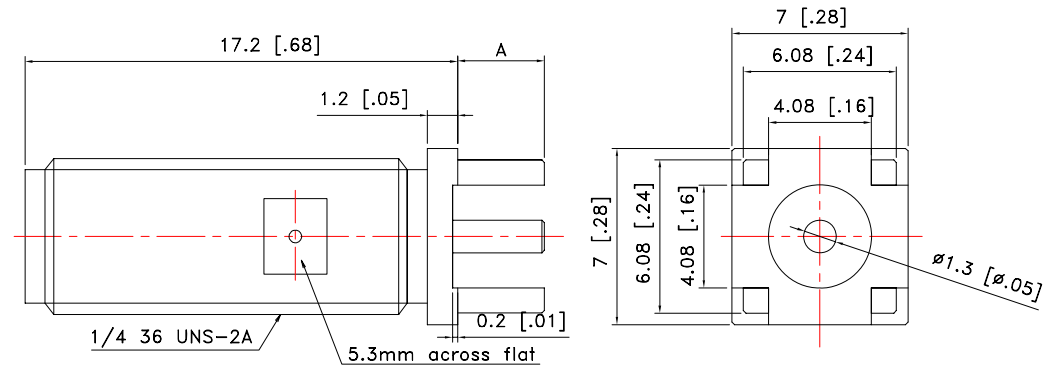

SMA Series *-SMA Connectors*

Vertical Bulk Head Jack

PAF-S04

P/N	DIM A
PAF-S04-1cc	3.45[0.13]
PAF-S04-2cc	4.3[0.17]

Unit : mm [inch]

Excellence and Innovation in RF & Microwave Components