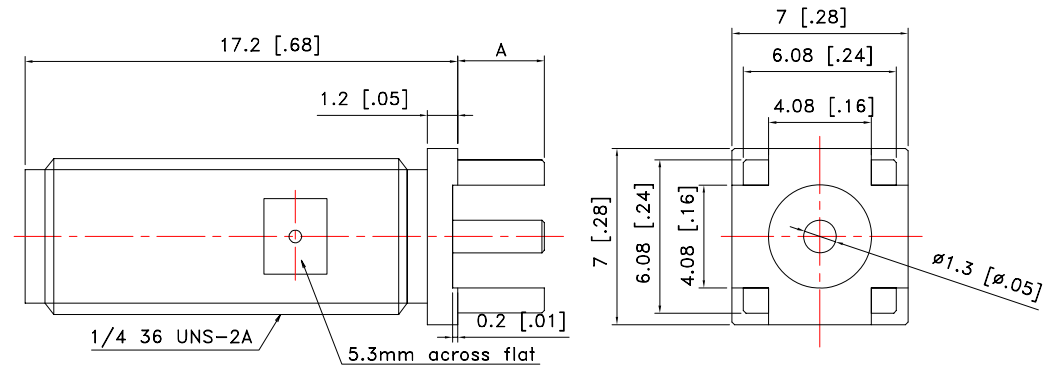

SMA Series

-SMA Connectors

Vertical Bulk Head Jack

PAF-S04

P/N	DIM A
PAF-S04-1cc	3.45[0.13]
PAF-S04-2cc	4.3[0.17]

Unit : mm [inch]

Excellence and Innovation in RF & Microwave Components