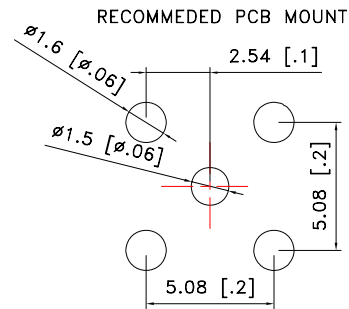

SMA Series

-SMA Connectors

Vertical Bulk Head Jack

PAF-S04

P/N	DIM A
PAF-S04-1cc	3.45[0.13]
PAF-S04-2cc	4.3[0.17]

Unit : mm [inch]

Excellence and Innovation in RF & Microwave Components