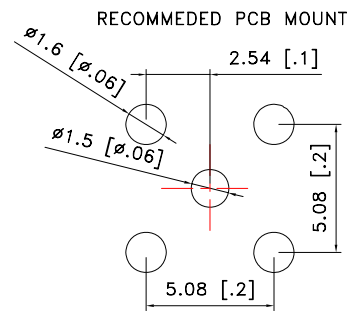

SMA Series *-SMA Connectors*

Vertical Bulk Head Jack

PAF-S04

P/N	DIM A
PAF-S04-1cc	3.45[0.13]
PAF-S04-2cc	4.3[0.17]

Unit : mm [inch]

Excellence and Innovation in RF & Microwave Components