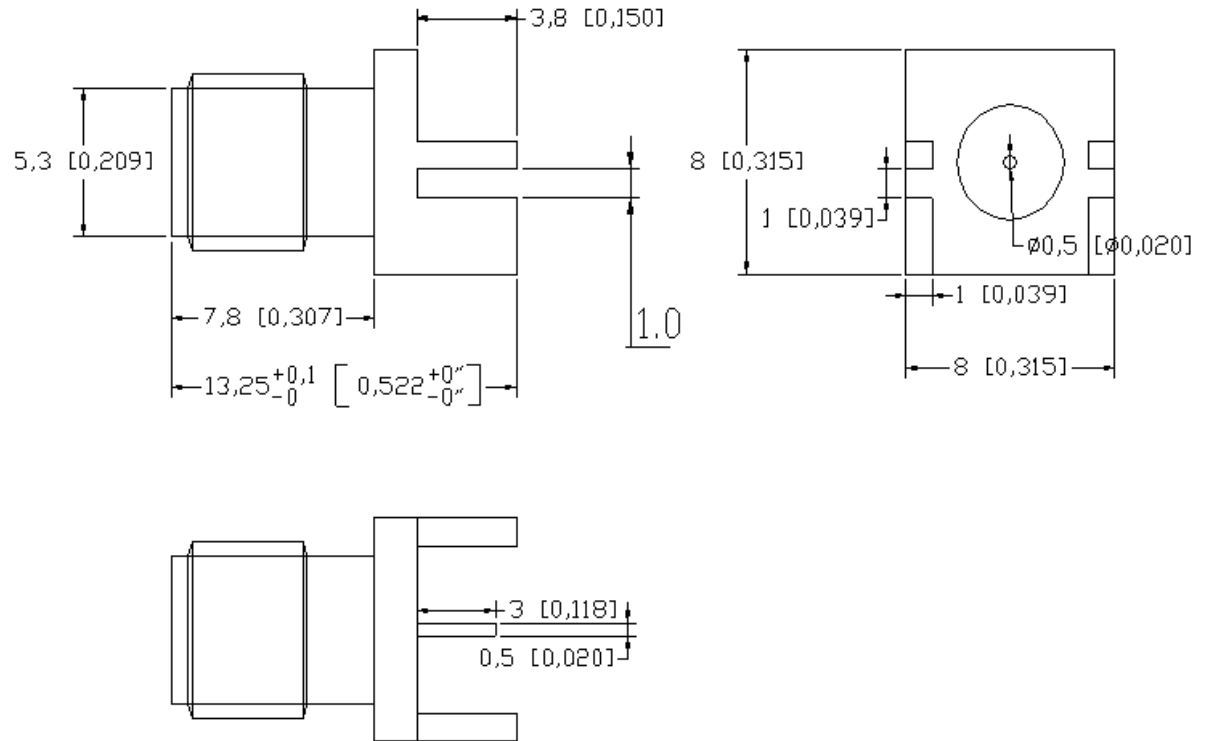

# SMA Connector Series

End-Launch Connector

PAF-S05

Unit : mm

*Excellence and Innovation in RF & Microwave Components*