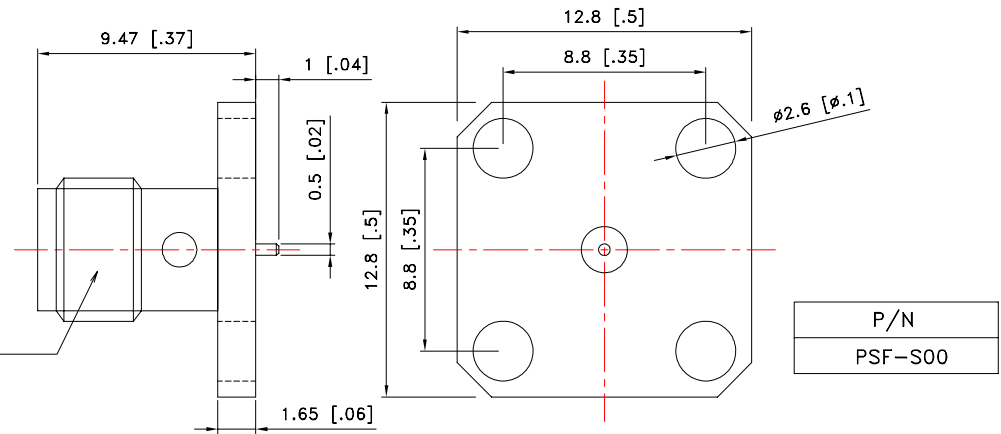

SMA Series

-High Performance SMA Connectors

Panel Mount

1/4 36 UNS-2A

PSF-S00

Unit : mm [inch]

Excellence and Innovation in RF & Microwave Components