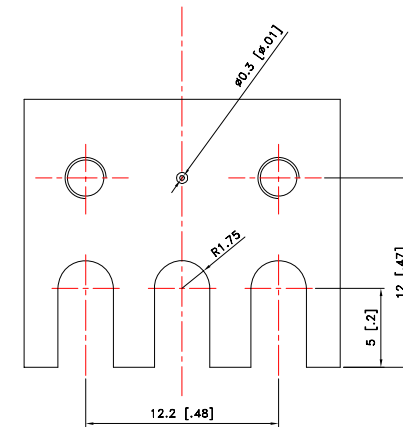

SMA Series

-High Performance SMA Connectors

Launch Type

PSF-S04

P/N	DIM A
PSF-S04-1cc	0.5[0.02]
PSF-S04-2cc	1.9[0.07]

Unit : mm [inch]

Excellence and Innovation in RF & Microwave Components