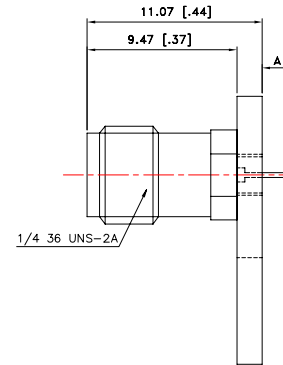

SMA Series

-High Performance SMA Connectors

Launch Type

PSF-S04

P/N	DIM A
PSF-S04-1cc	0.5[0.02]
PSF-S04-2cc	1.9[0.07]

Unit : mm [inch]

Excellence and Innovation in RF & Microwave Components