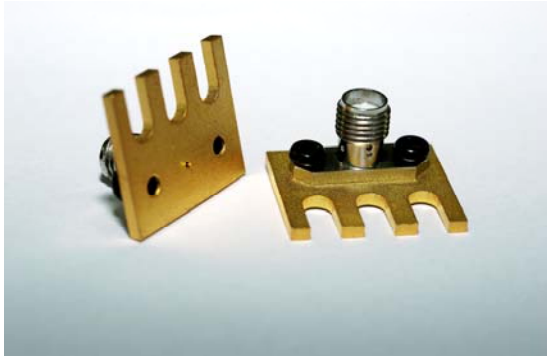

SMA Series

-High Performance SMA Connectors

Launch Type

PSF-S04

P/N	DIM A
PSF-S04-1cc	0.5[0.02]
PSF-S04-2cc	1.9[0.07]

Unit : mm [inch]

Excellence and Innovation in RF & Microwave Components