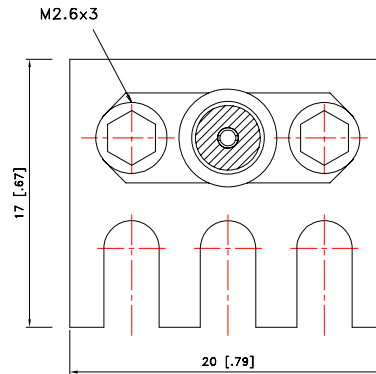

SMA Series

-High Performance SMA Connectors

Launch Type

PSF-S04

P/N	DIM A
PSF-S04-1cc	0.5[0.02]
PSF-S04-2cc	1.9[0.07]

Unit : mm [inch]

Excellence and Innovation in RF & Microwave Components